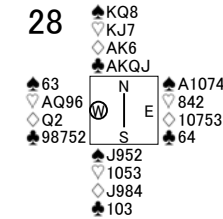

第25回渡辺杯 フライトB Session 4 Flight B 2017年3月26日(日)

23

Table with 6 columns: N-S, E-W, Contract, N-S, E-W, MP[%]. Rows 1-39 showing match results.

25

Table with 6 columns: N-S, E-W, Contract, N-S, E-W, MP[%]. Rows 12-40 showing match results.

26

Table with 6 columns: N-S, E-W, Contract, N-S, E-W, MP[%]. Rows 12-40 showing match results.

27

Table with 6 columns: N-S, E-W, Contract, N-S, E-W, MP[%]. Rows 12-40 showing match results.

28

Table with 6 columns: N-S, E-W, Contract, N-S, E-W, MP[%]. Rows 12-40 showing match results.

29

Table with 6 columns: N-S, E-W, Contract, N-S, E-W, MP[%]. Rows 12-40 showing match results.

30

Table with 6 columns: N-S, E-W, Contract, N-S, E-W, MP[%]. Rows 12-40 showing match results.

31

Table with 6 columns: N-S, E-W, Contract, N-S, E-W, MP[%]. Rows 12-40 showing match results.