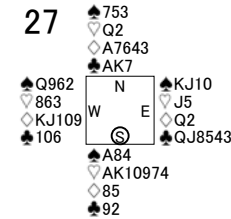

第25回渡辺杯 フライトB Session 4 Flight B 2017年3月26日(日)

23

Table with 6 columns: N-S, E-W, Contract, N-S, E-W, MP[%]. Rows 1-39 showing match results.

25

Table with 6 columns: N-S, E-W, Contract, N-S, E-W, MP[%]. Rows 12-40 showing match results.

26

Table with 6 columns: N-S, E-W, Contract, N-S, E-W, MP[%]. Rows 12-40 showing match results.

27

Table with 6 columns: N-S, E-W, Contract, N-S, E-W, MP[%]. Rows 12-40 showing match results.

28

Table with 6 columns: N-S, E-W, Contract, N-S, E-W, MP[%]. Rows 12-40 showing match results.

29

Table with 6 columns: N-S, E-W, Contract, N-S, E-W, MP[%]. Rows 12-40 showing match results.

30

Table with 6 columns: N-S, E-W, Contract, N-S, E-W, MP[%]. Rows 12-40 showing match results.

31

Table with 6 columns: N-S, E-W, Contract, N-S, E-W, MP[%]. Rows 12-40 showing match results.